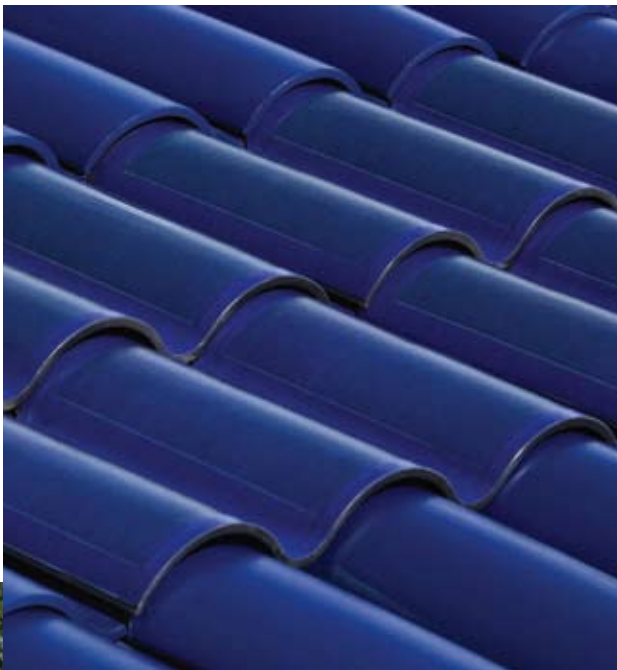

# *Solar driven by design*

The Solé Power Tile™ blends seamlessly with US Tile's authentic clay roofing systems, to maintain premium aesthetics and roof integrity, while delivering the financial and environmental benefits of solar energy.

## STUNNING AND SEAMLESS

The Solé Power Tile™ is designed to seamlessly integrate with US Tile's mission-style roof systems for homeowners who value beauty and longevity. The Solé Power Tile system preserves a sophisticated roofline for existing homes or new construction.

## EXTRAORDINARY PERFORMANCE

The Solé Power Tile is built to last. The product is manufactured with high performance materials, recognized for long-term durability and energy generation in the harsh roofing environment. Glass-free and impact-resistant, the Solé Power Tile provides premium protection for your home. Unlike the installation of conventional solar panels, no mounting hardware or roof penetrations are required. Your roof's integrity is maintained.