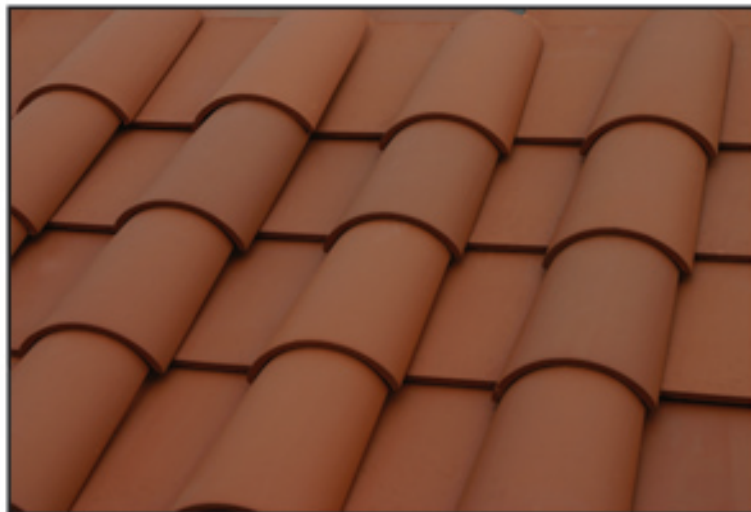

Romano Pans were one of the earliest profiles of clay tile used for roofing by the ancient Greeks. Featuring a flat bottom with raised sides, they represent classical European aesthetics and style, and allow for design flexibility.

El Camino Blend

Standard Red

US Tile Romano pans are available in Standard Red and El Camino Blend colors and are backed by our industry leading Limited Lifetime Warranty that includes No-Fade and Labor coverage*. Romano Pans can be used with Standard 2-Piece Mission, Monarch and Cielo profiles.