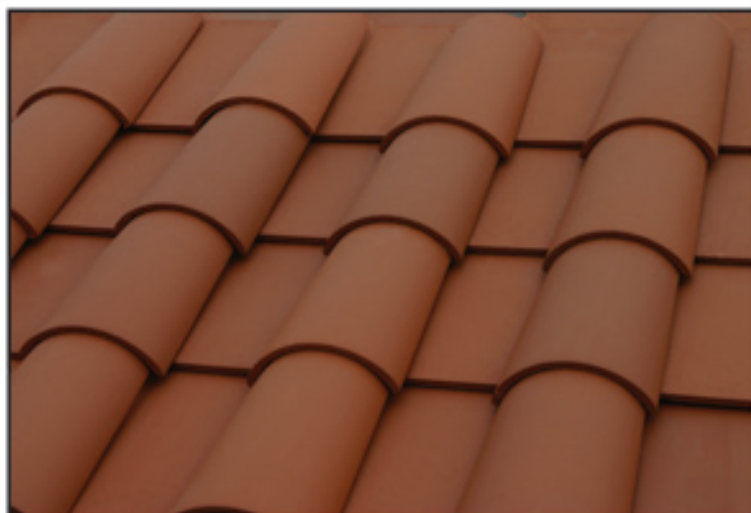

Romano Pans

Romano Pans were one of the earliest profiles of clay tile used for roofing by the ancient Greeks. Featuring a flat bottom with raised sides, they represent classical European aesthetics and style, and allow for design flexibility.

El Camino Blend

Standard Red

US Tile Romano pans are available in Standard Red and El Camino Blend colors and are backed by our industry leading Limited Lifetime Warranty that includes No-Fade and Labor coverage*. Romano Pans can be used with Standard 2-Piece Mission, Monarch and Cielo profiles.