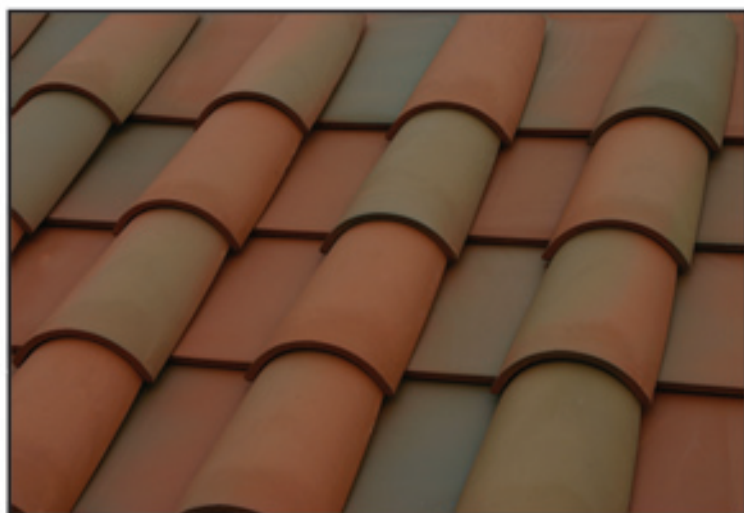

Romano Pans

Romano Pans were one of the earliest profiles of clay tile used for roofing by the ancient Greeks. Featuring a flat bottom with raised sides, they represent classical European aesthetics and style, and allow for design flexibility.

El Camino Blend

Standard Red

US Tile Romano pans are available in Standard Red and El Camino Blend colors and are backed by our industry leading Limited Lifetime Warranty that includes No-Fade and Labor coverage*. Romano Pans can be used with Standard 2-Piece Mission, Monarch and Cielo profiles.